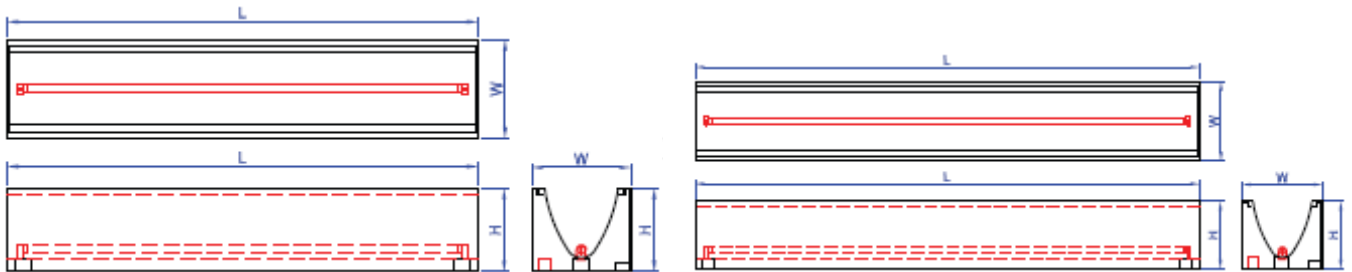

Lighting frame dimensions (燈具尺寸示意圖):

Direction (說明):

For lamps: T5 TL5 54W, 28W, 39W *1 TL5 21W, 24W, 14W*1

Material: Mild steel sheet of 0.6mm thickness. The metalwork shall be rust inhibited to prevent corrosion.
Sunshade is nebulized surface aluminum of 0.3mm thickness. (Can choose mirror surface aluminum)

Application: Officer, Meeting room, Building, Department shop, Library etc.

Characteristic: Made-in-Taiwan quality electronic ballast installed.

Note	Type	For lamps	Ballast	Dimension (L×W×H)
	KA-T5-54W	T5→TL5 54W×1	Electronic ballast	1200×190×160mm
	KA-T5-28W	T5→TL5 28W×1	Electronic ballast	1200×190×160mm
	KA-T5-39W	T5→TL5 39W×1	Electronic ballast	900×190×160mm
	KA-T5-21W	T5→TL5 21W×1	Electronic ballast	900×190×160mm
	KA-T5-24W	T5→TL5 24W×1	Electronic ballast	600×190×160mm
	KA-T5-14W	T5→TL5 14W×1	Electronic ballast	600×190×160mm