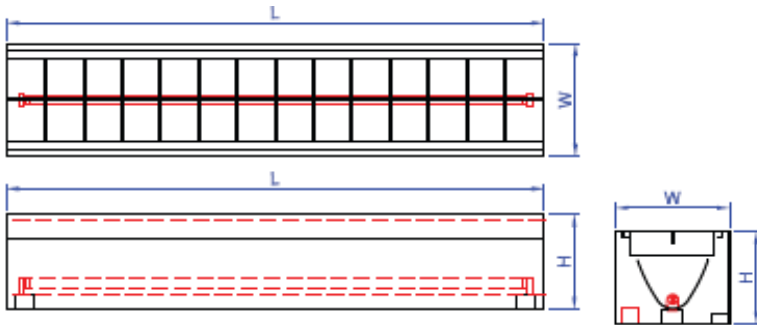

Lighting frame dimensions (燈具尺寸示意圖):

Direction (說明):

For lamps: T5 TL5 54W, 28W, 39W *1 TL5 21W, 24W, 14W*1

Material: Mild steel sheet of 0.6mm thickness. The metalwork shall be rust inhibited to prevent corrosion.
Sunshade is mirror surface aluminum of 0.3mm thickness. (Can choose nebulized surface aluminum)

Application: Officer, Meeting room, Building, Department shop, Library etc.

Characteristic: Made-in-Taiwan quality electronic ballast installed.

Note	Type	For lamps	Ballast	Dimension (L×W×H)
	KA-T5-54W LOUVER	T5→TL5 54W×1	Electronic ballast	1200×190×160mm
	KA-T5-28W LOUVER	T5→TL5 28W×1	Electronic ballast	1200×190×160mm
	KA-T5-39W LOUVER	T5→TL5 39W×1	Electronic ballast	900×190×160mm
	KA-T5-21W LOUVER	T5→TL5 21W×1	Electronic ballast	900×190×160mm
	KA-T5-24W LOUVER	T5→TL5 24W×1	Electronic ballast	600×190×160mm
	KA-T5-14W LOUVER	T5→TL5 14W×1	Electronic ballast	600×190×160mm