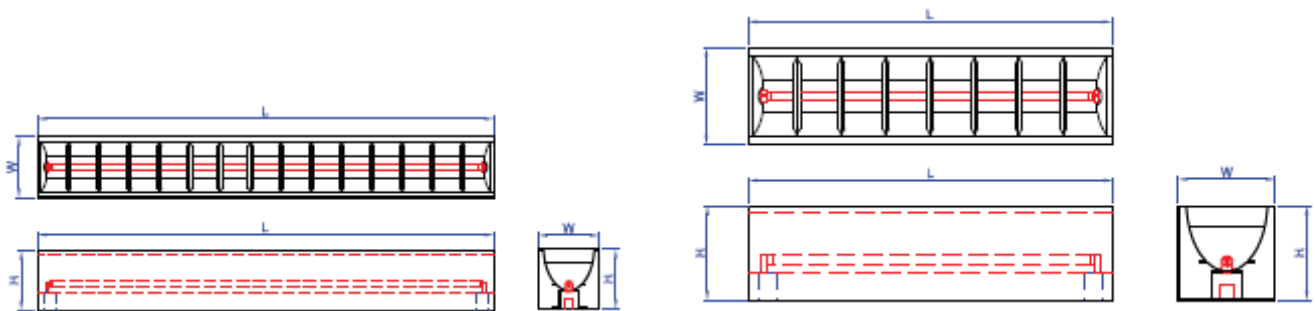

Lighting frame dimensions (燈具尺寸示意圖):

Direction (說明):

For lamps: T5 TL5 54W, 28W, 39W *1 TL5 21W, 24W, 14W*1

Material: Mild steel sheet of 0.6mm thickness. The metalwork shall be rust inhibited to prevent corrosion.
Sunshade is nebulized surface aluminum of 0.3mm thickness. (Can choose mirror surface aluminum)

Application: Officer, Meeting room, Building, Department shop, Library etc.

Characteristic: Made-in-Taiwan quality electronic ballast installed.

Note	Type	For lamps	Ballast	Dimension (LxWxH)
	KA-54LOUVER	T5→TL5 54Wx1	Electronic ballast	1200x160x156mm
	KA-28LOUVER	T5→TL5 28Wx1	Electronic ballast	1200x160x156mm
	KA-39LOUVER	T5→TL5 39Wx1	Electronic ballast	900x160x156mm
	KA-21LOUVER	T5→TL5 21Wx1	Electronic ballast	900x160x156mm
	KA-24LOUVER	T5→TL5 24Wx1	Electronic ballast	600x160x156mm
	KA-14LOUVER	T5→TL5 14Wx1	Electronic ballast	600x160x156mm