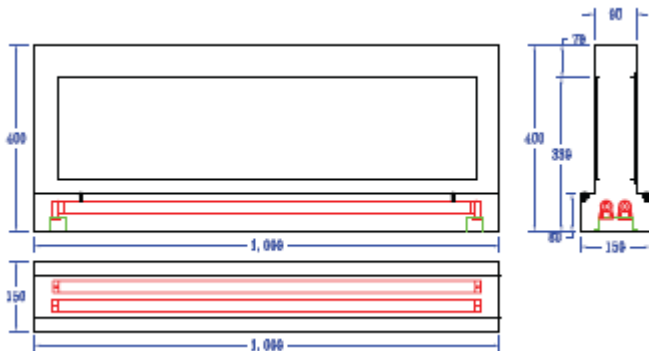

Outdoor model series : Wall lamps

戶外型燈具系列：壁燈

◎NB-3023B2

Lighting frame dimensions (燈具尺寸示意圖):

Direction (說明):

For lamps: T5 TL5 39W, 21W*2

Material: Stainless steel sheet of 1.0mm thickness. The metalwork shall be rust inhibited to prevent corrosion. Sunshade is nebulized acrylic shade of 2mm thickness. (Can choose mirror surface aluminum)

Application: Outer wall of the building, the corridor of the room, the wall of the landscape etc.

Characteristic: Modeling lighting.

Made-in-Taiwan quality electronic ballast installed.

Note	Type	For lamps	Ballast	Dimension (L×W×H)
	NB-3923B2	T5→TL5 39W×2	Electronic ballast	1000×400×150mm
	NB-2123B2	T5→TL5 21W×2	Electronic ballast	700×242×127mm