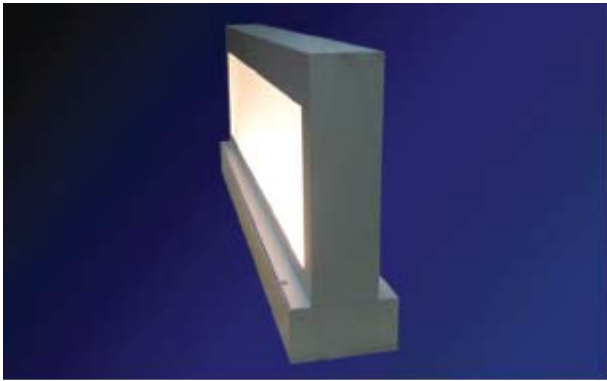

Outdoor model series : Wall lamps

戶外型燈具系列：壁燈

◎NB-3023B2

Lighting frame dimensions (燈具尺寸示意圖):

Direction (說明):

For lamps: T5 TL5 39W, 21W*2

Material: Stainless steel sheet of 1.0mm thickness. The metalwork shall be rust inhibited to prevent corrosion. Sunshade is nebulized acrylic shade of 2mm thickness. (Can choose mirror surface aluminum)

Application: Outer wall of the building, the corridor of the room, the wall of the landscape etc.

Characteristic: Modeling lighting.

Made-in-Taiwan quality electronic ballast installed.

Note	Type	For lamps	Ballast	Dimension (L×W×H)
	NB-3923B2	T5→TL5 39W×2	Electronic ballast	1000×400×150mm
	NB-2123B2	T5→TL5 21W×2	Electronic ballast	700×242×127mm