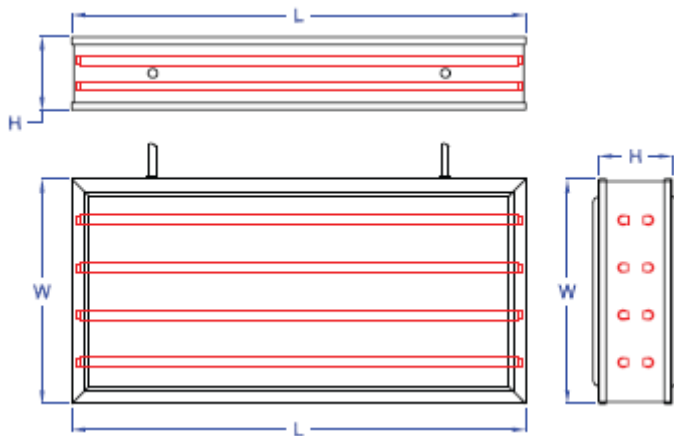

Particular lighting series : Badminton court lamps

特殊照明燈具系列：羽球館燈

©LB801/1628

©LB801/0828

Lighting frame dimensions (燈具尺寸示意圖):

Direction (說明):

For lamps: T5 TL5 54W, 28W*16 TL5 54W, 28W*8

Material: **Stainless steel sheet of 1.0mm thickness. The metalwork shall be rust inhibited to prevent corrosion. Sunshade is oyster white acrylic shade.**

Application: **Badminton court, gym etc.**

Characteristic: **Double-edged badminton lamps.**

Note	Type	For lamps	Ballast	Dimension (L×W×H)
	LB801/1654	T5→TL5 54W×16	Electronic ballast	1300×600×200mm
	LB801/1628	T5→TL5 28W×16	Electronic ballast	1300×600×200mm
	LB801/0854	T5→TL5 54W×8	Electronic ballast	1300×600×200mm
	LB801/0828	T5→TL5 28W×8	Electronic ballast	1300×600×200mm

Particular lighting series : Badminton court lamps

特殊照明燈具系列：羽球館燈

©LB803/0804

Lighting frame dimensions (燈具尺寸示意圖):

Direction (說明):

For lamps: T5 TL5 54W, 28W*16 TL5 54W, 28W*8

Material: **Stainless steel sheet of 1.0mm thickness. The metalwork shall be rust inhibited to prevent corrosion. Sunshade is oyster white acrylic shade.**

Application: **Badminton court, gym etc.**

Characteristic: **Double-edged badminton lamps.**

Note	Type	For lamps	Ballast	Dimension (L×W×H)
	LB803/1654	T5→TL5 54W×16	Electronic ballast	1300×600×200mm
	LB803/1628	T5→TL5 28W×16	Electronic ballast	1300×600×200mm
	LB803/0854	T5→TL5 54W×8	Electronic ballast	1300×600×200mm
	LB803/0828	T5→TL5 28W×8	Electronic ballast	1300×600×200mm