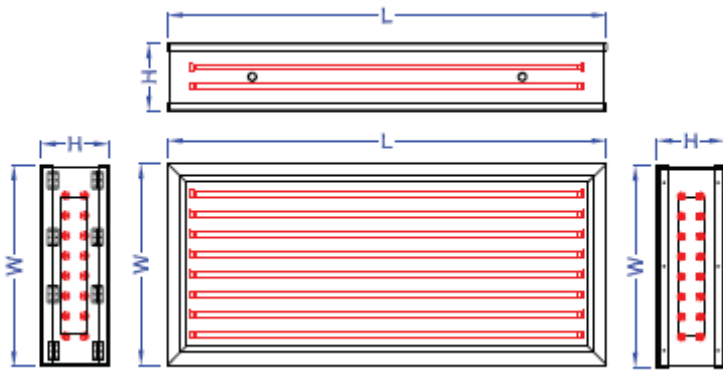

Particular lighting series : Badminton court lamps

特殊照明燈具系列：羽球館燈

©LB801/1628

©LB801/0828

Lighting frame dimensions (燈具尺寸示意圖):

Direction (說明):

For lamps: T5 TL5 54W, 28W*16 TL5 54W, 28W*8

Material: **Stainless steel sheet of 1.0mm thickness. The metalwork shall be rust inhibited to prevent corrosion. Sunshade is oyster white acrylic shade.**

Application: **Badminton court, gym etc.**

Characteristic: **Double-edged badminton lamps.**

Note	Type	For lamps	Ballast	Dimension (L×W×H)
	LB801/1654	T5→TL5 54W×16	Electronic ballast	1300×600×200mm
	LB801/1628	T5→TL5 28W×16	Electronic ballast	1300×600×200mm
	LB801/0854	T5→TL5 54W×8	Electronic ballast	1300×600×200mm
	LB801/0828	T5→TL5 28W×8	Electronic ballast	1300×600×200mm

Particular lighting series : Badminton court lamps

特殊照明燈具系列：羽球館燈

©LB803/0804

Lighting frame dimensions (燈具尺寸示意圖):

Direction (說明):

For lamps: T5 TL5 54W, 28W*16 TL5 54W, 28W*8

Material: **Stainless steel sheet of 1.0mm thickness. The metalwork shall be rust inhibited to prevent corrosion. Sunshade is oyster white acrylic shade.**

Application: **Badminton court, gym etc.**

Characteristic: **Double-edged badminton lamps.**

Note	Type	For lamps	Ballast	Dimension (L×W×H)
	LB803/1654	T5→TL5 54W×16	Electronic ballast	1300×600×200mm
	LB803/1628	T5→TL5 28W×16	Electronic ballast	1300×600×200mm
	LB803/0854	T5→TL5 54W×8	Electronic ballast	1300×600×200mm
	LB803/0828	T5→TL5 28W×8	Electronic ballast	1300×600×200mm