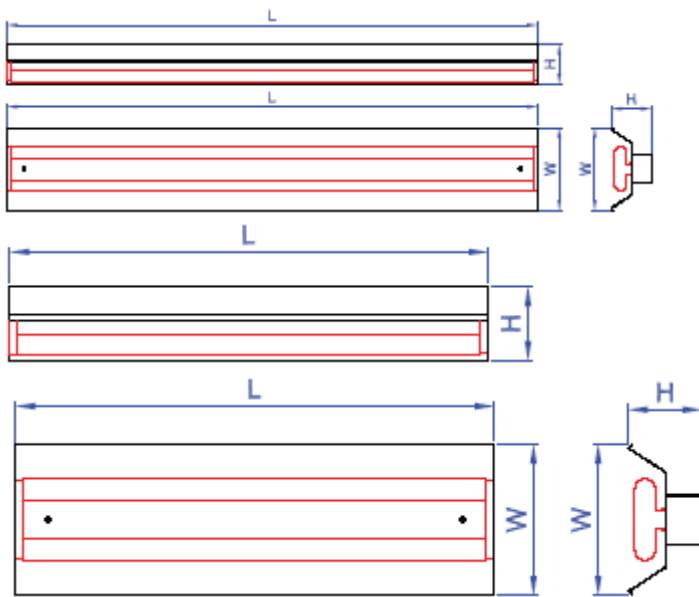

Public space lighting series : Multi-purpose lamps

公共空間照明系列：吸頂式多用途燈具

©NE-42560+RE

Lighting frame dimensions (燈具尺寸示意圖):

Direction (說明):

For lamps: T5 TL5 80W, 35W, 54W, 28W *2 TL5 39W, 21W, 24W, 14W *2

Material: Mild steel sheet of 0.5mm thickness. The metalwork shall be rust inhibited to prevent corrosion.
Reflector is mirror surface aluminum of 0.3mm thickness.(Can choose nebulized surface) or
SPCC coated fixture of 0.5mm thickness.