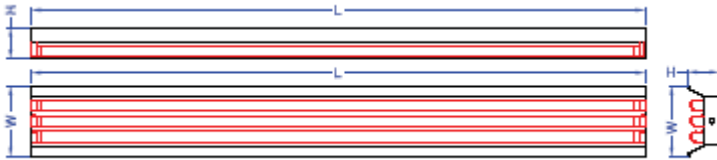

Lighting frame dimensions (燈具尺寸示意圖):

Direction (說明):

For lamps: T5 TL5 80W, 35W, 54W, 28W *3 TL5 39W, 21W, 24W, 14W *3

Material: Mild steel sheet of 0.6mm thickness. The metalwork shall be rust inhibited to prevent corrosion.

Sunshade is acrylic shade of milky white.

Application: Hhypermarket , Department store, supermarket, building, factory etc.

Characteristic: Made-in-Taiwan quality electronic ballast installed.

Note	Type	For lamps	Ballast	Dimension (L×W×H)
	NE-803554	T5→TL5 80W×3	Electronic ballast	1470×135×60mm
	NE-353554	T5→TL5 35W×3	Electronic ballast	1470×135×60mm
	NE-543554	T5→TL5 54W×3	Electronic ballast	1170×135×60mm
	NE-283554	T5→TL5 28W×3	Electronic ballast	1170×135×60mm
	NE-393554	T5→TL5 39W×3	Electronic ballast	870×135×60mm
	NE-213554	T5→TL5 21W×3	Electronic ballast	870×135×60mm
	NE-243554	T5→TL5 24W×3	Electronic ballast	570×135×60mm
	NE-143554	T5→TL5 14W×3	Electronic ballast	570×135×60mm