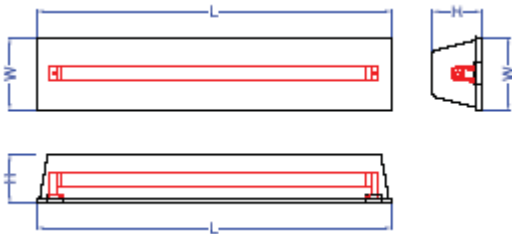

Lighting frame dimensions (燈具尺寸示意圖):

Direction (說明):

For lamps: T5 TL5 14W *1

Material: Mild steel sheet of 0.6mm thickness. The metalwork shall be rust inhibited to prevent corrosion.
Sunshade is PS of transparent .

Application: Kitchen, toilet, balcony etc.

Characteristic: Made-in-Taiwan quality electronic ballast installed.

Note	Type	For lamps	Ballast	Dimension (L×W×H)
	NB-141314	T5→TL5 14W×1	Electronic ballast	652×134×91mm