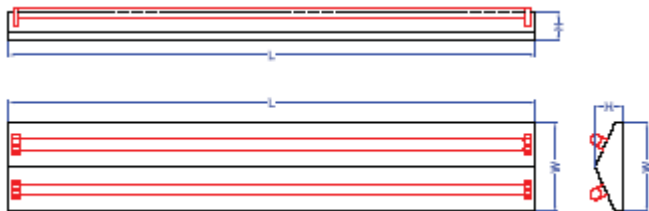

Public space lighting series : Multi-purpose lamps

公共空間照明系列：吸頂式多用途燈具

◎NE-41557

◎NE-281557

Lighting frame dimensions (燈具尺寸示意圖):

Direction (說明):

For lamps: T5 TL5 80W, 35W, 54W, 28W *1 TL5 39W, 21W, 24W, 14W *1