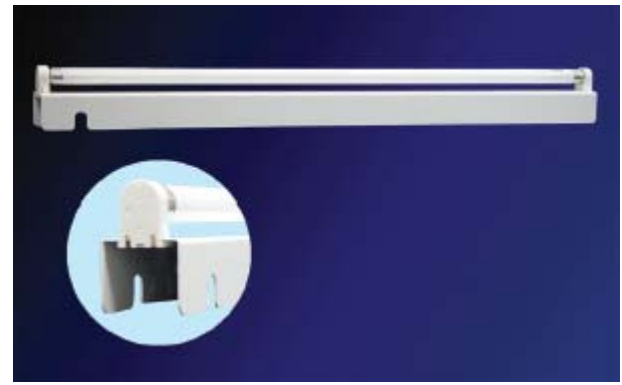

◎NE-141558