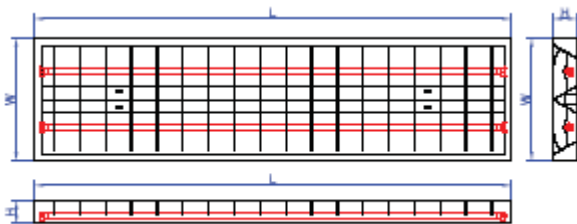

Lighting frame dimensions (燈具尺寸示意圖):

Direction (說明):

For lamps: T5 TL5 54W, 28W *2

Material: Mild steel sheet of 0.6mm thickness. The metalwork shall be rust inhibited to prevent corrosion.
Reflector is mirror surface aluminum of 0.6mm thickness.

Application: Hhypermarket , Department store, supermarket, building, factory, garden, basement, parking lot, moist place etc.

Characteristic: Made-in-Taiwan quality electronic ballast installed.

Note	Type	For lamps	Ballast	Dimension (L×W×H)
	FR5402B	T5→TL5 80W×2	Electronic ballast	1200×320×60mm
	FR2802B	T5→TL5 35W×2	Electronic ballast	1200×320×60mm