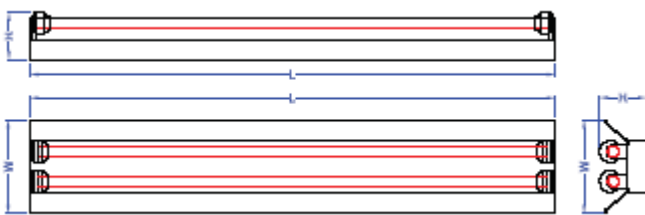

Public space lighting series : Multi-purpose lamps

公共空間照明系列：吸頂式多用途燈具

◎NE-42554W

Lighting frame dimensions (燈具尺寸示意圖):

Direction (說明):

For lamps: T5 TL5 80W, 35W, 54W, 28W *2 TL5 39W, 21W, 24W, 14W *2

Material: Mild steel sheet of 0.5mm thickness. The metalwork shall be rust inhibited to prevent corrosion.
Reflector is mirror surface aluminum of 0.3mm thickness or SPCC coated fixture of 0.5mm thickness.