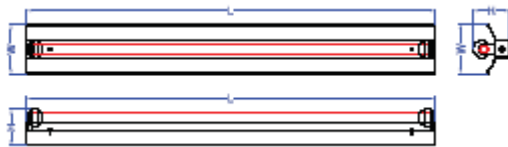

Lighting frame dimensions (燈具尺寸示意圖):

Direction (說明):

For lamps: T5 TL5 80W, 35W, 54W, 28W *1 TL5 39W, 21W, 24W, 14W *1

Material: Mild steel sheet of 0.5mm thickness. The metalwork shall be rust inhibited to prevent corrosion.
Reflector is mirror surface aluminum of 0.3mm thickness or SPCC coated fixture of 0.5mm thickness.

Application: Hhypermarket , Department store, supermarket, building, factory, garden, basement, parking lot, moist place etc.

Characteristic: Made-in-Taiwan quality electronic ballast installed.

Note	Type	For lamps	Ballast	Dimension (L×W×H)
	NE-801554W	T5→TL5 80W×2	Electronic ballast	1494×150×101mm
	NE-351554W	T5→TL5 35W×2	Electronic ballast	1494×150×101mm
	NE-541554W	T5→TL5 54W×2	Electronic ballast	1194×150×101mm
	NE-281554W	T5→TL5 28W×2	Electronic ballast	1194×150×101mm
	NE-391554W	T5→TL5 39W×2	Electronic ballast	894×150×101mm
	NE-211554W	T5→TL5 21W×2	Electronic ballast	894×150×101mm
	NE-241554W	T5→TL5 24W×2	Electronic ballast	594×150×101mm
	NE-141554W	T5→TL5 14W×2	Electronic ballast	594×150×101mm