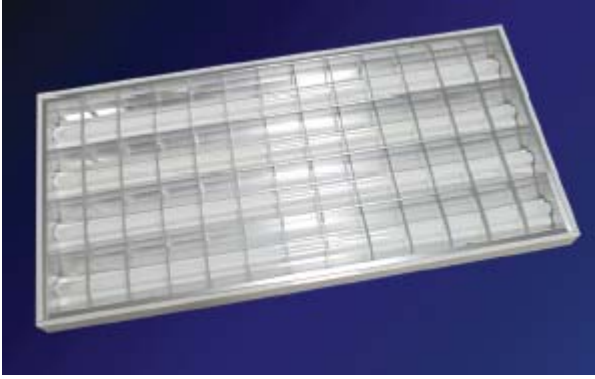

Public space lighting series : Multi-purpose lamps

公共空間照明系列：吸頂式多用途燈具

◎NS-44871