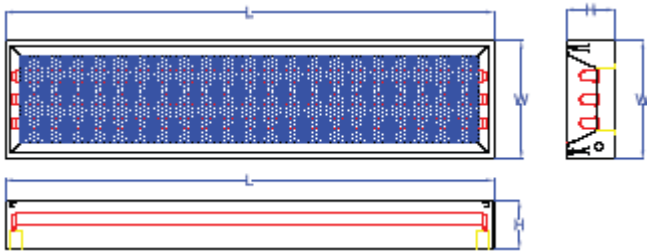

Lighting frame dimensions (燈具尺寸示意圖):

Direction (說明):

For lamps: T5 TL5 80W, 35W, 54W, 28W *3 TL5 39W, 21W, 24W, 14W *2

Material: Mild steel sheet of 0.6mm thickness. The metalwork shall be rust inhibited to prevent corrosion.
Reflector is mirror surface aluminum of 0.5mm thickness. Sunshade is PS type of 2.0mm thickness

Application: Hhypermarket , Department store, supermarket, building, factory etc.

Characteristic: Made-in-Taiwan quality electronic ballast installed.

Note	Type	For lamps	Ballast	Dimension (L×W×H)
	FD/380	T5→TL5 80W×3	Electronic ballast	1550×300×125mm
	FD/335	T5→TL5 35W×3	Electronic ballast	1550×300×125mm
	FD/354	T5→TL5 54W×3	Electronic ballast	1250×300×125mm
	FD/328	T5→TL5 28W×3	Electronic ballast	1250×300×125mm
	FD/339	T5→TL5 39W×3	Electronic ballast	901×300×125mm
	FD/321	T5→TL5 21W×3	Electronic ballast	901×300×125mm
	FD/324	T5→TL5 24W×3	Electronic ballast	631×300×125mm
	FD/314	T5→TL5 14W×3	Electronic ballast	631×300×125mm