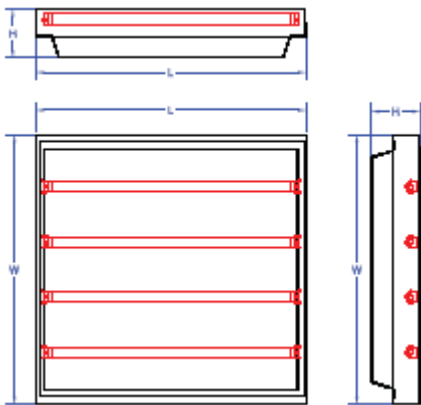

Public space lighting series : Multi-purpose lamps

公共空間照明系列：吸頂式多用途燈具

◎NS-44881

◎NS-24881

Lighting frame dimensions (燈具尺寸示意圖):

Direction (說明):

For lamps: T5 TL5 54W, 28W, 24W, 14W *4 54W, 28W, 24W, 14W *3 54W, 28W, 24W, 14W *2