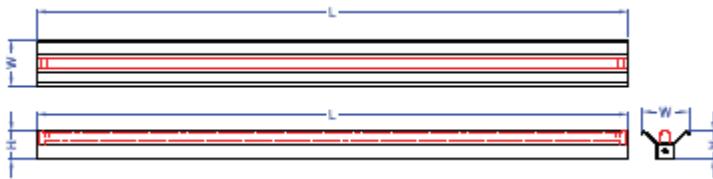

Public space lighting series : Multi-purpose lamps

公共空間照明系列：吸頂式多用途燈具

◎NE-41554

◎NE5-281554

Lighting frame dimensions (燈具尺寸示意圖):

Direction (說明):

For lamps: T5 TL5 80W, 35W, 54W, 28W *1 TL5 39W, 21W, 24W, 14W *1