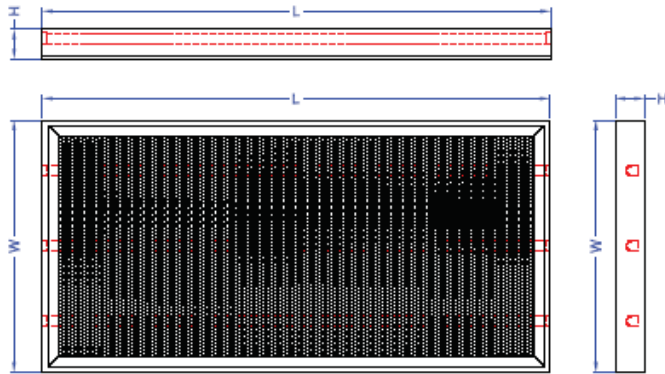

Direction (說明):

For lamps: T5 TL5 54W, 28W, 24W, 14W *3

Material: Mild steel sheet of 0.6mm thickness. The metalwork shall be rust inhibited to prevent corrosion.
SPCC coated fixture of 0.5mm thickness. Sunshade is PS type. (Can choose other materials)

Application: Hypermarket, Department store, supermarket, building, factory etc.

Characteristic: Made-in-Taiwan quality electronic ballast installed.

Note	Type	For lamps	Ballast	Dimension (LxWxH)
	NS-543855	T5→TL5 54Wx2	Electronic ballast	1230x610x70mm
	NS-283855	T5→TL5 28Wx2	Electronic ballast	1230x610x70mm
	NS-244855	T5→TL5 24Wx2	Electronic ballast	610x610x70mm
	NS-144855	T5→TL5 14Wx2	Electronic ballast	610x610x70mm