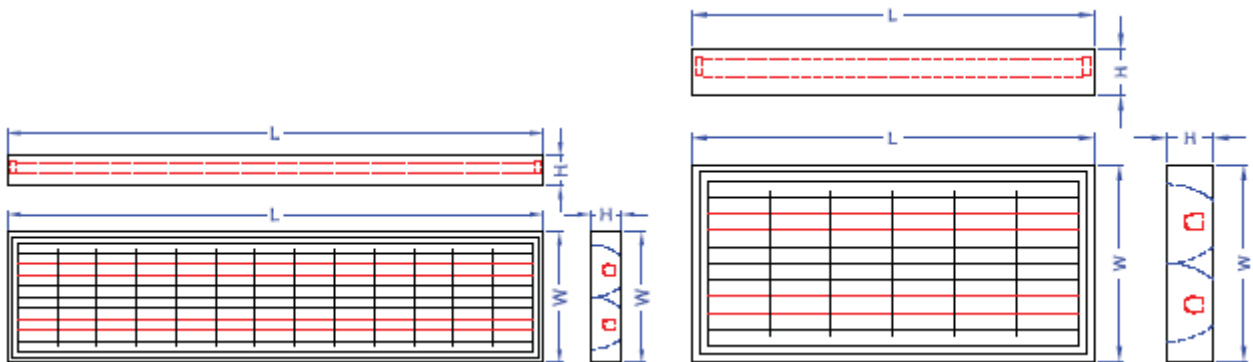

Public space lighting series : Multi-purpose lamps

公共空間照明系列：吸頂式多用途燈具

◎NS-42871

◎NS-22871

Lighting frame dimensions (燈具尺寸示意圖):

Direction (說明):

For lamps: T5 TL5 54W, 28W, 24W, 14W *2

Material: Mild steel sheet of 0.6mm thickness. The metalwork shall be rust inhibited to prevent corrosion.
Sunshade is nebulized surface aluminum of 0.3mm thickness. (Can choose mirror surface aluminum)