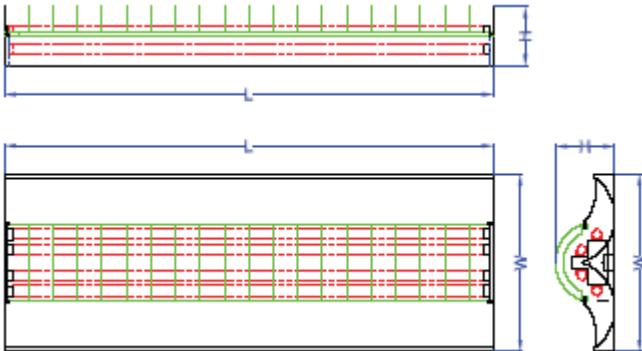

Lighting frame dimensions (燈具尺寸示意圖):

Direction (說明):

For lamps: T5 TL5 80W, 35W, 54W, 28W *4 TL5 39W, 21W, 24W, 14W *4

Material: Mild steel sheet of 1.0mm thickness. The metalwork shall be rust inhibited to prevent corrosion.

Reflector is mirror surface aluminum of 0.3mm thickness.

Application: Hhypermarket , Department store, supermarket, building, factory etc.

Characteristic: Made-in-Taiwan quality electronic ballast installed.

Note	Type	For lamps	Ballast	Dimension (LxWxH)
	NS-804801	T5→TL5 80Wx4	Electronic ballast	1550x300x125mm
	NS-354801	T5→TL5 35Wx4	Electronic ballast	1550x300x125mm
	NS-544801	T5→TL5 54Wx4	Electronic ballast	1250x300x125mm
	NS-284801	T5→TL5 28Wx4	Electronic ballast	1250x300x125mm
	NS-394801	T5→TL5 39Wx4	Electronic ballast	901x300x125mm
	NS-214801	T5→TL5 21Wx4	Electronic ballast	901x300x125mm
	NS-244801	T5→TL5 24Wx4	Electronic ballast	631x300x125mm
	NS-144801	T5→TL5 14Wx4	Electronic ballast	631x300x125mm