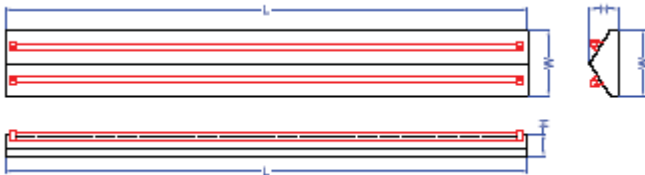

Public space lighting series : Multi-purpose lamps

公共空間照明系列：吸頂式多用途燈具

◎NE-42557

◎NE-282557

Lighting frame dimensions (燈具尺寸示意圖):

Direction (說明):

For lamps: T5 TL5 80W, 35W, 54W, 28W *2 TL5 39W, 21W, 24W, 14W *2