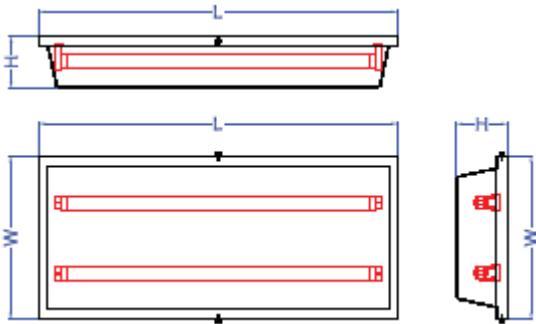

Lighting frame dimensions (燈具尺寸示意圖):

Direction (說明):

For lamps: T5 TL5 14W *3   TL5 14W *2

Material: Mild steel sheet of 0.6mm thickness. The metalwork shall be rust inhibited to prevent corrosion.

Sunshade is acrylic shade of milky white.

Application: Kitchen, toilet, balcony etc.

Characteristic: Made-in-Taiwan quality electronic ballast installed.

Note	Type	For lamps	Ballast	Dimension (L×W×H)
	NB-143312	T5→TL5 14W×3	Electronic ballast	664×302×95mm
	NB-142312	T5→TL5 14W×2	Electronic ballast	664×302×95mm