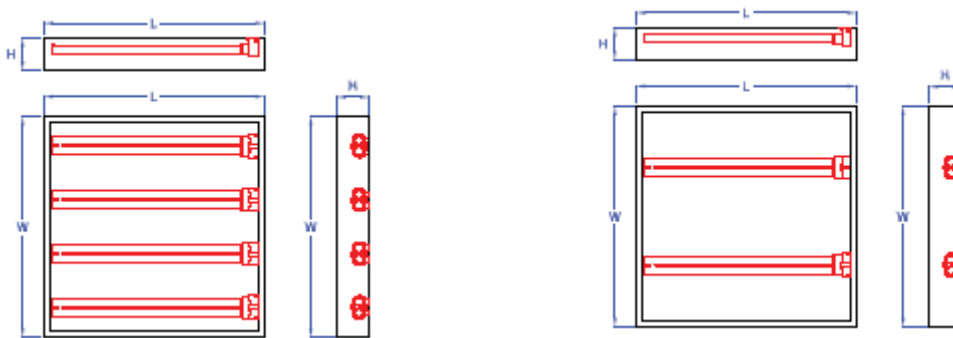

Lighting frame dimensions (燈具尺寸示意圖):

Direction (說明):

For lamps: PL PL –L 55W, 40W, 36W, 24W, 2W, 18W*4 PL PL –L 55W, 40W, 36W, 24W, 2W, 18W*3
PL PL –L 55W, 40W, 36W, 24W, 2W, 18W*2

Material: Mild steel sheet of 0.6mm thickness. The metalwork shall be rust inhibited to prevent corrosion.
Sunshade is acrylic shade of milky white.

Application: Kitchen, toilet, balcony etc.

Characteristic: Made-in-Taiwan quality electronic ballast installed.

Note	Type	For lamps	Ballast	Dimension (LxWxH)
	NB-504313	PL→PL-L50Wx4	Electronic ballast	600x600x65mm
	NB-504313	PL→PL-L40Wx4	Electronic ballast	600x600x65mm
	NB-504313	PL→PL-L36Wx4	Electronic ballast	450x450x65mm
	NB-504313	PL→PL-L24Wx4	Electronic ballast	360x360x65mm
	NB-504313	PL→PL-L18Wx4	Electronic ballast	270x270x65mm
	NB-504313	PL→PL-L50Wx3	Electronic ballast	600x600x65mm
	NB-504313	PL→PL-L40Wx3	Electronic ballast	600x600x65mm
	NB-504313	PL→PL-L36Wx3	Electronic ballast	450x450x65mm
	NB-504313	PL→PL-L24Wx3	Electronic ballast	360x360x65mm
	NB-504313	PL→PL-L18Wx3	Electronic ballast	270x270x65mm
	NB-504313	PL→PL-L50Wx2	Electronic ballast	600x600x65mm
	NB-504313	PL→PL-L40Wx2	Electronic ballast	600x600x65mm
	NB-504313	PL→PL-L36Wx2	Electronic ballast	450x450x65mm
	NB-504313	PL→PL-L24Wx2	Electronic ballast	360x360x65mm
	NB-504313	PL→PL-L18Wx2	Electronic ballast	270x270x65mm