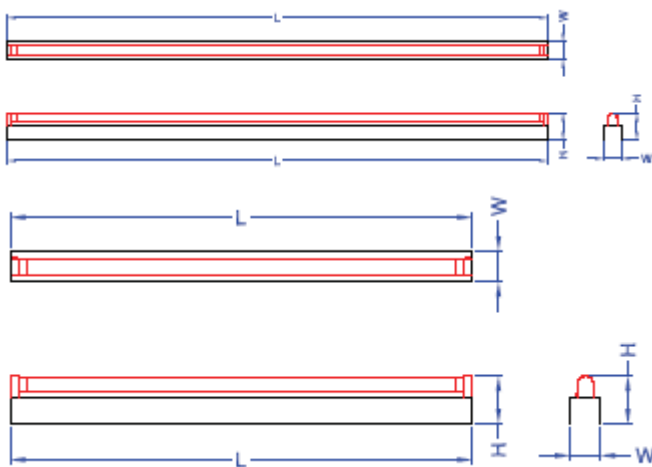

Public space lighting series : Multi-purpose lamps

公共空間照明系列：吸頂式多用途燈具

◎NE-281558

◎NE-141558

Lighting frame dimensions (燈具尺寸示意圖):

Direction (說明):

For lamps: T5 TL5 80W, 35W, 54W, 28W *1 TL5 39W, 21W, 24W, 14W *1