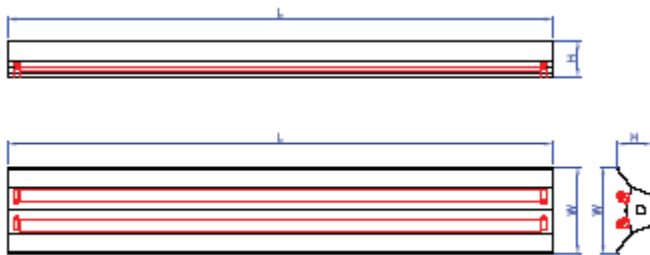

Public space lighting series : Multi-purpose lamps

公共空間照明系列：吸頂式多用途燈具

◎NE-42554

◎NE5-282554

Lighting frame dimensions (燈具尺寸示意圖):

Direction (說明):

For lamps: T5 TL5 80W, 35W, 54W, 28W *2 TL5 39W, 21W, 24W, 14W *2