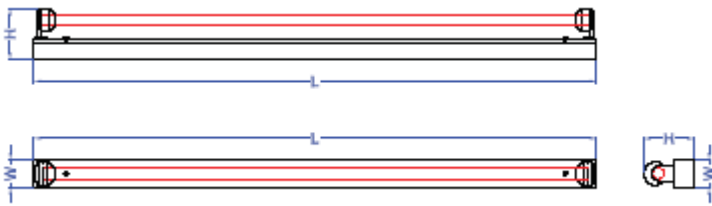

Lighting frame dimensions (燈具尺寸示意圖):