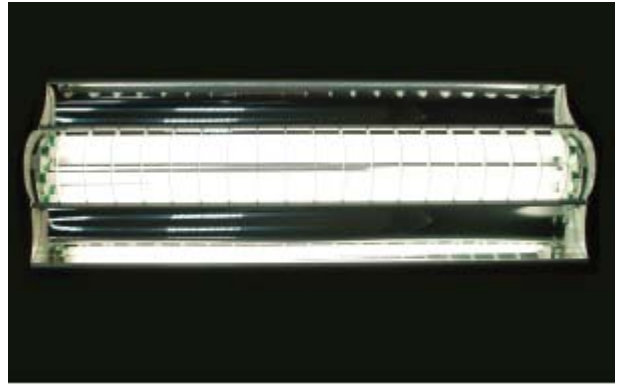

Public space lighting series : Multi-purpose lamps

公共空間照明系列：吸頂式多用途燈具

©NS-44801