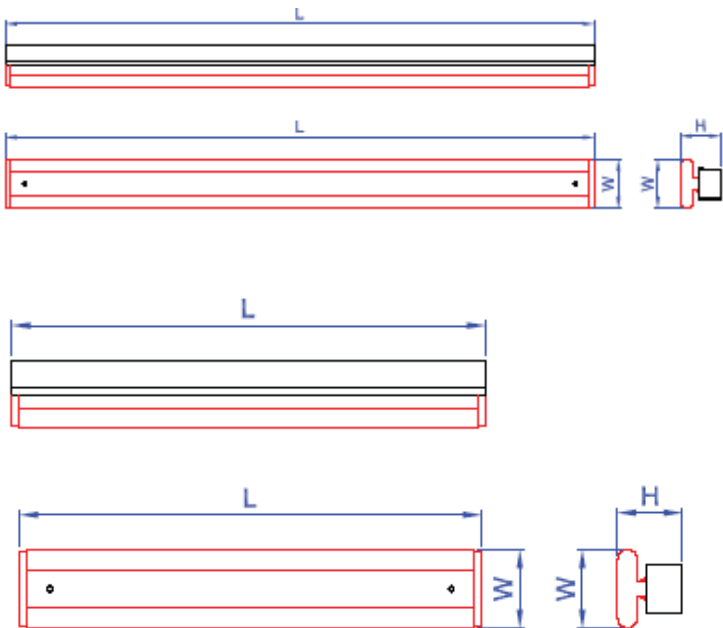

Lighting frame dimensions (燈具尺寸示意圖):

Direction (說明):

For lamps: T5 TL5 80W, 35W, 54W, 28W *2 TL5 39W, 21W, 24W, 14W *2

Material: Mild steel sheet of 0.5mm thickness. The metalwork shall be rust inhibited to prevent corrosion.

Application: Hypermarket, Department store, supermarket, building, factory etc.

Characteristic: Made-in-Taiwan quality electronic ballast installed.

Note	Type	For lamps	Ballast	Dimension (LxWxH)
	NE-802560	T5→TL5 80Wx2	Electronic ballast	1470x68x63mm
	NE-352560	T5→TL5 35Wx2	Electronic ballast	1470x68x63mm
	NE-542560	T5→TL5 54Wx2	Electronic ballast	1170x68x63mm
	NE-282560	T5→TL5 28Wx2	Electronic ballast	1170x68x63mm
	NE-392560	T5→TL5 39Wx2	Electronic ballast	870x68x63mm
	NE-212560	T5→TL5 21Wx2	Electronic ballast	870x68x63mm
	NE-242560	T5→TL5 24Wx2	Electronic ballast	570x68x63mm
	NE-142560	T5→TL5 14Wx2	Electronic ballast	570x68x63mm