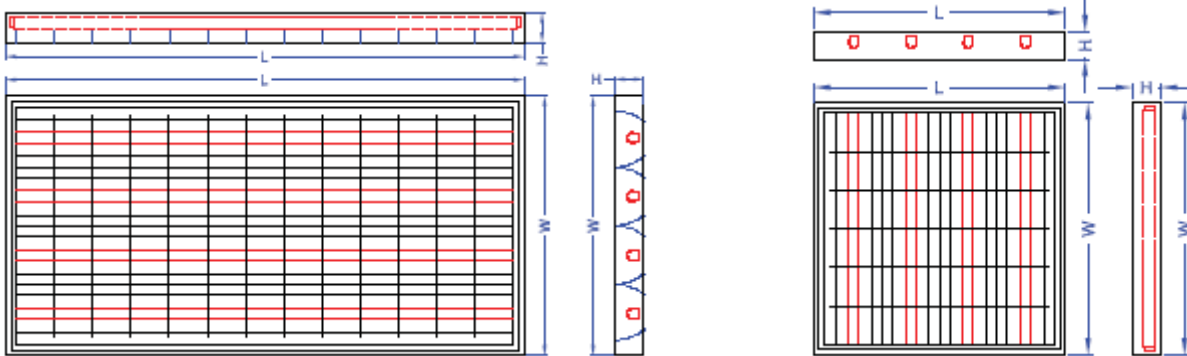

Public space lighting series : Multi-purpose lamps

公共空間照明系列：吸頂式多用途燈具

◎NS-44871

◎NS-24871

Lighting frame dimensions (燈具尺寸示意圖):

Direction (說明):

For lamps: T5 TL5 54W, 28W, 24W, 14W *4

TL5 54W, 28W, 24W, 14W *3