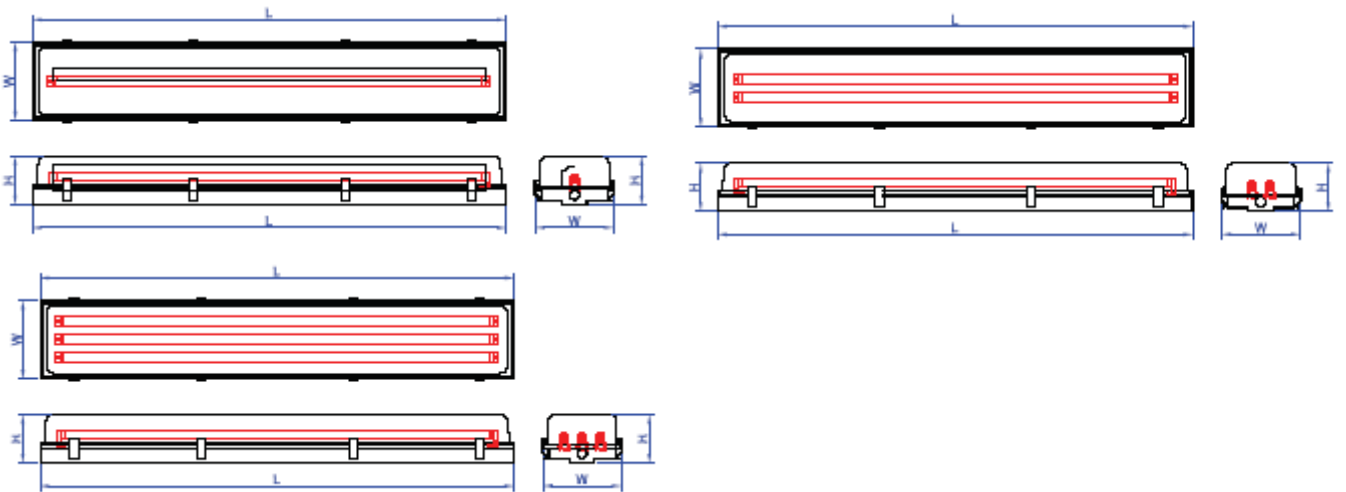

Lighting frame dimensions (燈具尺寸示意圖):

Direction (說明):

For lamps: T5 TL5 54W, 28W*3   TL5 54W, 28W*2   TL5 54W, 28W*1

Material: SPCC coated fixture of 1.0mm thickness. The metalwork shall be rust inhibited to prevent corrosion. Reflector is mirror surface aluminum of 0.3mm thickness. Sunshade is PC of 2.8mm thickness.

Application: Basement, tunnel , parking lot, kitchen, bathroom, service station, charge station, the larger place of the internal and external humidity of the room, factory etc.

Characteristic: Made-in-Taiwan quality electronic ballast installed.

Note	Type	For lamps	Ballast	Dimension (LxWxH)
	SUS-354	T5→TL5 54Wx3	Electronic ballast	1310x215x133mm
	SUS-328	T5→TL5 28Wx3	Electronic ballast	1310x215x133mm
	SUS-254	T5→TL5 54Wx2	Electronic ballast	1310x215x133mm
	SUS-228	T5→TL5 28Wx2	Electronic ballast	1310x215x133mm
	SUS-154	T5→TL5 54Wx1	Electronic ballast	1310x215x133mm
	SUS-128	T5→TL5 28Wx1	Electronic ballast	1310x215x133mm