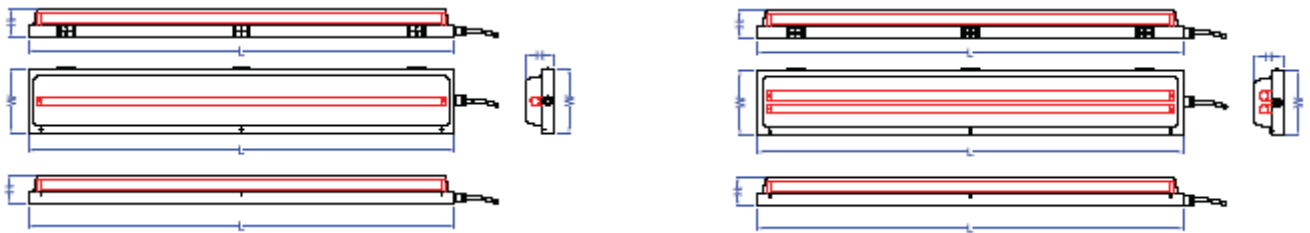

Lighting frame dimensions (燈具尺寸示意圖):

Direction (說明):

For lamps: T5 TL5 54W, 28W *2 TL5 54W, 28W *1

Material: SPCC coated fixture of 1.0mm thickness. The metalwork shall be rust inhibited to prevent corrosion. Reflector is mild steel sheet of 0.3mm thickness. Sunshade is PC.

Application: Basement, tunnel , parking lot, kitchen, bathroom, service station, charge station, the larger place of the internal and external humidity of the room, factory etc.

Characteristic: Made-in-Taiwan quality electronic ballast installed.

Note	Type	For lamps	Ballast	Dimension (LxWxH)
	NE-254	T5→TL5 54Wx2	Electronic ballast	1274x190x85mm
	NE-228	T5→TL5 28Wx2	Electronic ballast	1274x190x85mm
	NE-154	T5→TL5 54Wx1	Electronic ballast	1274x190x85mm
	NE-128	T5→TL5 28Wx1	Electronic ballast	1274x190x85mm