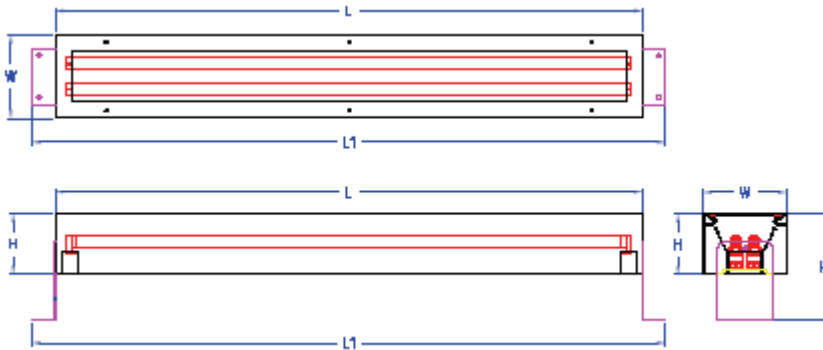

Lighting frame dimensions (燈具尺寸示意圖):

Direction (說明):

For lamps: T5 TL5 54W, 28W*3   TL5 54W, 28W*2   TL5 54W, 28W*1

Material: SPCC coated fixture of 1.0mm thickness. The metalwork shall be rust inhibited to prevent corrosion. Reflector is mild steel sheet of 0.3mm thickness. Sunshade is transparent glass of 3.0mm thickness.

Application: Basement, tunnel , parking lot, kitchen, bathroom, service station, charge station, the larger place of the internal and external humidity of the room, factory etc.

Characteristic: Made-in-Taiwan quality electronic ballast installed.

Note	Type	For lamps	Ballast	Dimension (L×W×H)
	FS130/280	T5→TL5 80W×2	Electronic ballast	1570×180×130mm (L1:1670, H:230)
	FS130/235	T5→TL5 35W×2	Electronic ballast	1570×180×130mm (L1:1670, H:230)
	FS130/254	T5→TL5 54W×2	Electronic ballast	1270×180×130mm (L1:1370, H:230)
	FS130/228	T5→TL5 28W×2	Electronic ballast	1270×180×130mm (L1:1370, H:230)
	FS130/239	T5→TL5 39W×2	Electronic ballast	921×180×130mm (L1:1021, H:230)
	FS130/221	T5→TL5 21W×2	Electronic ballast	921×180×130mm (L1:1021, H:230)
	FS130/224	T5→TL5 24W×2	Electronic ballast	651×180×130mm (L1:751, H:230)
	FS130/214	T5→TL5 14W×2	Electronic ballast	651×180×130mm (L1:751, H:230)