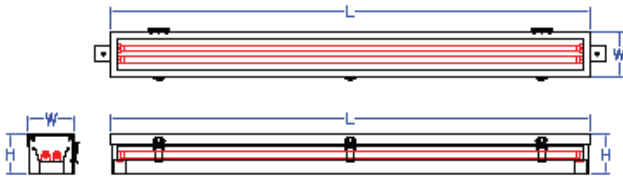

Public space lighting series : Dustproof and waterproof lamps

公共空間照明系列：防塵防水燈具

Lighting frame dimensions (燈具尺寸示意圖):

◎NS-282801

Direction (說明):

For lamps: T5 TL5 80W, 35W, 54W, 28W*2   TL5 39W, 21W, 24W, 14W *2
                  T5 TL5 80W, 35W, 54W, 28W*1   TL5 39W, 21W, 24W, 14W *1

Material: SPCC coated fixture of 1.0mm thickness. The metalwork shall be rust inhibited to prevent corrosion. Reflector is mild steel sheet of 0.5mm thickness. Sunshade is transparent glass of 3.0mm thickness.

Application: Basement, tunnel , parking lot, kitchen, bathroom, service station, charge station, the larger place of the internal and external humidity of the room, factory etc.

Characteristic: Made-in-Taiwan quality electronic ballast installed.

Note	Type	For lamps	Ballast	Dimension (L×W×H)
	NS-802801	T5→TL5 80W×2	Electronic ballast	1550×120×105mm
	NS-352801	T5→TL5 35W×2	Electronic ballast	1550×120×105mm
	NS-542801	T5→TL5 54W×2	Electronic ballast	1250×120×105mm
	NS-282801	T5→TL5 28W×2	Electronic ballast	1250×120×105mm
	NS-392801	T5→TL5 39W×2	Electronic ballast	950×120×105mm
	NS-212801	T5→TL5 21W×2	Electronic ballast	950×120×105mm
	NS-242801	T5→TL5 24W×2	Electronic ballast	640×120×105mm
	NS-142801	T5→TL5 14W×2	Electronic ballast	640×120×105mm
	NS-801801	T5→TL5 80W×1	Electronic ballast	1550×120×105mm
	NS-351801	T5→TL5 35W×1	Electronic ballast	1550×120×105mm
	NS-541801	T5→TL5 54W×1	Electronic ballast	1250×120×105mm
	NS-281801	T5→TL5 28W×1	Electronic ballast	1250×120×105mm
	NS-391801	T5→TL5 39W×1	Electronic ballast	950×120×105mm
	NS-211801	T5→TL5 21W×1	Electronic ballast	950×120×105mm
	NS-241801	T5→TL5 24W×1	Electronic ballast	640×120×105mm
	NS-141801	T5→TL5 14W×1	Electronic ballast	640×120×105mm