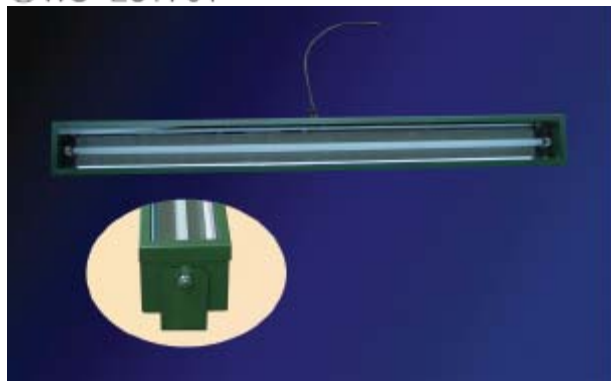

Outdoor model series : Wall wash lamps

戶外型燈具系列：洗牆燈

◎WS-281701

◎WS-141701

Lighting frame dimensions (燈具尺寸示意圖):

Direction (說明):

For lamps: T5 TL5 80W, 35W, 54W, 28W*1 TL5 39W, 21W, 24W, 14W*1

Material: **Stainless steel sheet of 1.0mm thickness. The metalwork shall be rust inhibited to prevent corrosion. Sunshade is transparent tempered glass of 3mm thickness. Reflection is nebulized surface aluminum of 0.3mm thickness. (Can choose mirror surface aluminum)**

Application: **Outer wall of the building, tunnel, the wall of the landscape etc.**

Characteristic: **Waterproof lighting.**

Made-in-Taiwan quality electronic ballast installed.

Note	Type	For lamps	Ballast	Dimension (L×W×H)
	WS-801701	T5→TL5 80W×2	Electronic ballast	1500×124×105mm (L1:1524 , H1:142)
	WS-801701	T5→TL5 35W×2	Electronic ballast	1500×124×105mm (L1:1524 , H1:142)
	WS-801701	T5→TL5 54W×2	Electronic ballast	1200×124×105mm (L1:1224 , H1:142)
	WS-801701	T5→TL5 28W×2	Electronic ballast	1200×124×105mm (L1:1224 , H1:142)
	WS-801701	T5→TL5 39W×2	Electronic ballast	900×124×105mm (L1:924 , H1:142)
	WS-801701	T5→TL5 21W×2	Electronic ballast	900×124×105mm (L1:924 , H1:142)
	WS-801701	T5→TL5 24W×2	Electronic ballast	600×124×105mm (L1:624 , H1:142)
	WS-801701	T5→TL5 14W×2	Electronic ballast	600×124×105mm (L1:624 , H1:142)