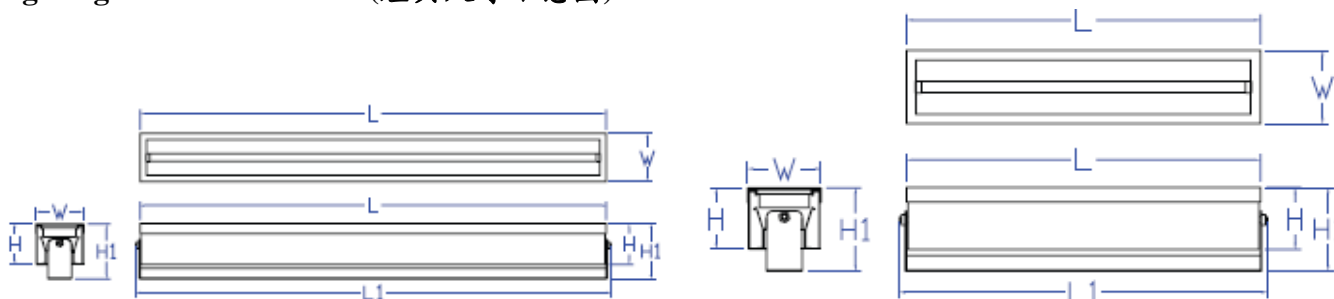

Outdoor model series : Wall wash lamps

戶外型燈具系列：洗牆燈

◎WS-281701

◎WS-141701

Lighting frame dimensions (燈具尺寸示意圖):

Direction (說明):

For lamps: T5 TL5 80W, 35W, 54W, 28W*1 TL5 39W, 21W, 24W, 14W*1

Material: **Stainless steel sheet of 1.0mm thickness. The metalwork shall be rust inhibited to prevent corrosion. Sunshade is transparent tempered glass of 3mm thickness. Reflection is nebulized surface aluminum of 0.3mm thickness. (Can choose mirror surface aluminum)**

Application: **Outer wall of the building, tunnel, the wall of the landscape etc.**

Characteristic: **Waterproof lighting.**

Made-in-Taiwan quality electronic ballast installed.

Note	Type	For lamps	Ballast	Dimension (L×W×H)
	WS-801701	T5→TL5 80W×2	Electronic ballast	1500×124×105mm (L1:1524 , H1:142)
	WS-801701	T5→TL5 35W×2	Electronic ballast	1500×124×105mm (L1:1524 , H1:142)
	WS-801701	T5→TL5 54W×2	Electronic ballast	1200×124×105mm (L1:1224 , H1:142)
	WS-801701	T5→TL5 28W×2	Electronic ballast	1200×124×105mm (L1:1224 , H1:142)
	WS-801701	T5→TL5 39W×2	Electronic ballast	900×124×105mm (L1:924 , H1:142)
	WS-801701	T5→TL5 21W×2	Electronic ballast	900×124×105mm (L1:924 , H1:142)
	WS-801701	T5→TL5 24W×2	Electronic ballast	600×124×105mm (L1:624 , H1:142)
	WS-801701	T5→TL5 14W×2	Electronic ballast	600×124×105mm (L1:624 , H1:142)

Outdoor model series : Wall wash lamps

戶外型燈具系列：洗牆燈

©WS-281702

Lighting frame dimensions (燈具尺寸示意圖):

Direction (說明):

For lamps: T5 TL5 80W, 35W, 54W, 28W*1 TL5 39W, 21W, 24W, 14W*1

Material: **Stainless steel sheet of 1.0mm thickness. The metalwork shall be rust inhibited to prevent corrosion. Sunshade is transparent tempered glass of 3mm thickness. Reflection is mild steel sheet of 0.5mm thickness. (Can choose mirror surface aluminum)**