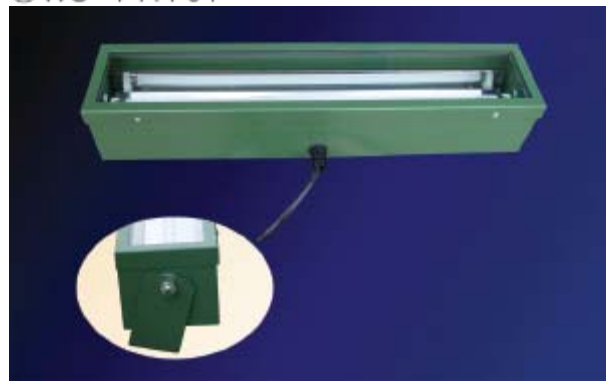

Outdoor model series : Wall wash lamps

戶外型燈具系列：洗牆燈

◎WS-281701

◎WS-141701

Lighting frame dimensions (燈具尺寸示意圖):

Direction (說明):

For lamps: T5 TL5 80W, 35W, 54W, 28W*1 TL5 39W, 21W, 24W, 14W*1

Material: **Stainless steel sheet of 1.0mm thickness. The metalwork shall be rust inhibited to prevent corrosion. Sunshade is transparent tempered glass of 3mm thickness. Reflection is nebulized surface aluminum of 0.3mm thickness. (Can choose mirror surface aluminum)**

Application: **Outer wall of the building, tunnel, the wall of the landscape etc.**

Characteristic: **Waterproof lighting.**

Made-in-Taiwan quality electronic ballast installed.

Note	Type	For lamps	Ballast	Dimension (L×W×H)
	WS-801701	T5→TL5 80W×2	Electronic ballast	1500×124×105mm (L1:1524 , H1:142)
	WS-801701	T5→TL5 35W×2	Electronic ballast	1500×124×105mm (L1:1524 , H1:142)
	WS-801701	T5→TL5 54W×2	Electronic ballast	1200×124×105mm (L1:1224 , H1:142)
	WS-801701	T5→TL5 28W×2	Electronic ballast	1200×124×105mm (L1:1224 , H1:142)
	WS-801701	T5→TL5 39W×2	Electronic ballast	900×124×105mm (L1:924 , H1:142)
	WS-801701	T5→TL5 21W×2	Electronic ballast	900×124×105mm (L1:924 , H1:142)
	WS-801701	T5→TL5 24W×2	Electronic ballast	600×124×105mm (L1:624 , H1:142)
	WS-801701	T5→TL5 14W×2	Electronic ballast	600×124×105mm (L1:624 , H1:142)

Outdoor model series : Wall wash lamps

戶外型燈具系列：洗牆燈

©WS-281702

Lighting frame dimensions (燈具尺寸示意圖):

Direction (說明):

For lamps: T5 TL5 80W, 35W, 54W, 28W*1 TL5 39W, 21W, 24W, 14W*1

Material: **Stainless steel sheet of 1.0mm thickness. The metalwork shall be rust inhibited to prevent corrosion. Sunshade is transparent tempered glass of 3mm thickness. Reflection is mild steel sheet of 0.5mm thickness. (Can choose mirror surface aluminum)**