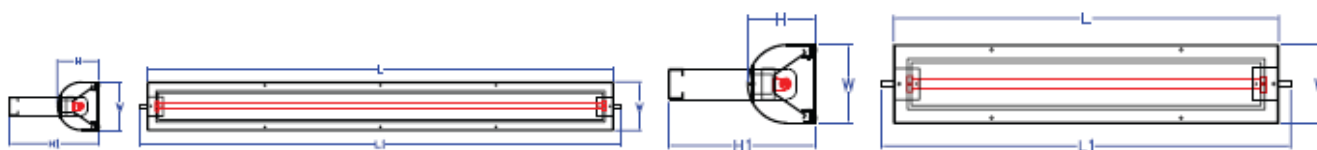

Application: **Outer wall of the building, tunnel, the wall of the landscape etc.**

Characteristic: **Waterproof lighting.**

Made-in-Taiwan quality electronic ballast installed.

Note	Type	For lamps	Ballast	Dimension (L×W×H)
	WS-801701	T5→TL5 80W×2	Electronic ballast	1500×124×105mm (L1:1524 , H1:142)
	WS-801701	T5→TL5 35W×2	Electronic ballast	1500×124×105mm (L1:1524 , H1:142)
	WS-801701	T5→TL5 54W×2	Electronic ballast	1200×124×105mm (L1:1224 , H1:142)
	WS-801701	T5→TL5 28W×2	Electronic ballast	1200×124×105mm (L1:1224 , H1:142)
	WS-801701	T5→TL5 39W×2	Electronic ballast	900×124×105mm (L1:924 , H1:142)
	WS-801701	T5→TL5 21W×2	Electronic ballast	900×124×105mm (L1:924 , H1:142)
	WS-801701	T5→TL5 24W×2	Electronic ballast	600×124×105mm (L1:624 , H1:142)
	WS-801701	T5→TL5 14W×2	Electronic ballast	600×124×105mm (L1:624 , H1:142)

Outdoor model series : Wall wash lamps

戶外型燈具系列：洗牆燈

©WS-281702

Lighting frame dimensions (燈具尺寸示意圖):

Direction (說明):

For lamps: T5 TL5 80W, 35W, 54W, 28W*1 TL5 39W, 21W, 24W, 14W*1

Material: **Stainless steel sheet of 1.0mm thickness. The metalwork shall be rust inhibited to prevent corrosion. Sunshade is transparent tempered glass of 3mm thickness. Reflection is mild steel sheet of 0.5mm thickness. (Can choose mirror surface aluminum)**