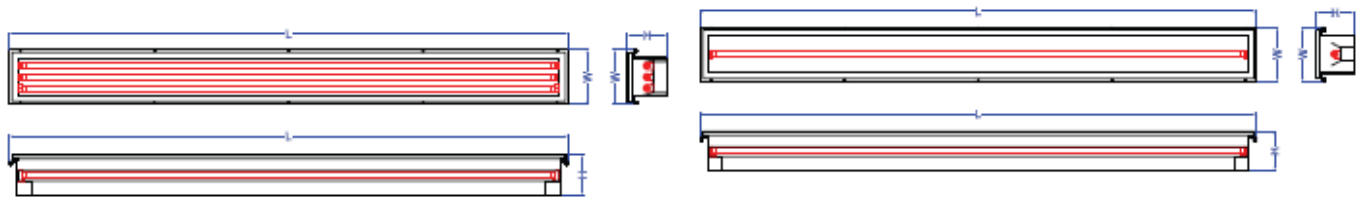

Outdoor model series : Wall wash lamps

戶外型燈具系列：洗牆燈

©WS-282700

Lighting frame dimensions (燈具尺寸示意圖):

Direction (說明):

For lamps: T5 TL5 80W, 35W, 54W, 28W*2 TL5 39W, 21W, 24W, 14W*2

Material: **Stainless steel sheet of 1.0mm thickness. The metalwork shall be rust inhibited to prevent corrosion. Sunshade is transparent tempered glass of 3mm thickness. Reflection is mirror surface aluminum of 0.3mm thickness. (Can choose nebulized surface aluminum)**

Application: **Outer wall of the building, tunnel, the wall of the landscape etc.**

Characteristic: **Waterproof lighting.**

Note	Type	For lamps	Ballast	Dimension (L×W×H)
	WS-802700	T5→TL5 80W×2	Electronic ballast	1500×124×105mm (L1:1524 , H1:135)
	WS-352702	T5→TL5 35W×2	Electronic ballast	1500×124×105mm (L1:1524 , H1:135)
	WS-542702	T5→TL5 54W×2	Electronic ballast	1200×124×105mm (L1:1224 , H1:135)
	WS-282702	T5→TL5 28W×2	Electronic ballast	1200×124×105mm (L1:1224 , H1:135)
	WS-392702	T5→TL5 39W×2	Electronic ballast	900×124×105mm (L1:924 , H1:135)
	WS-2121702	T5→TL5 21W×2	Electronic ballast	900×124×105mm (L1:924 , H1:135)
	WS-242702	T5→TL5 24W×2	Electronic ballast	600×124×105mm (L1:624 , H1:135)
	WS-142702	T5→TL5 14W×2	Electronic ballast	600×124×105mm (L1:624 , H1:135)

Outdoor model series : Wall wash lamps

戶外型燈具系列：洗牆燈

©WS-803872

Lighting frame dimensions (燈具尺寸示意圖):

Direction (說明):

For lamps: T5 TL5 80W, 35W, 54W, 28W*3

TL5 80W, 35W, 54W, 28W*2

TL5 39W, 21W, 24W, 14W*3