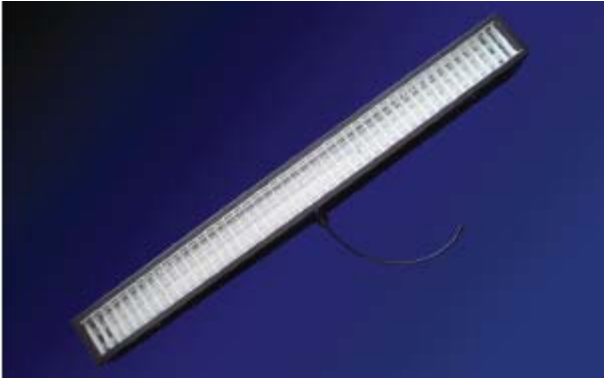

Outdoor model series : Wall wash lamps

戶外型燈具系列：洗牆燈

©WS-282700