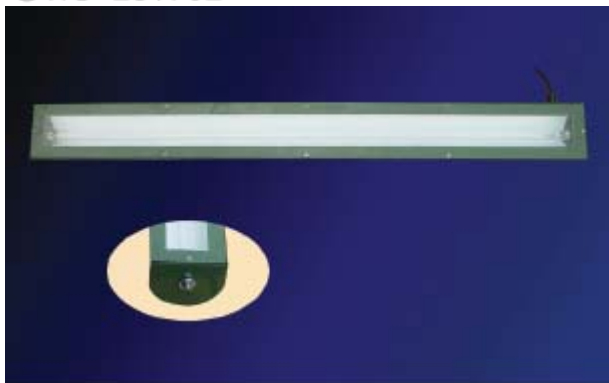

Outdoor model series : Wall wash lamps

戶外型燈具系列：洗牆燈

©WS-281702