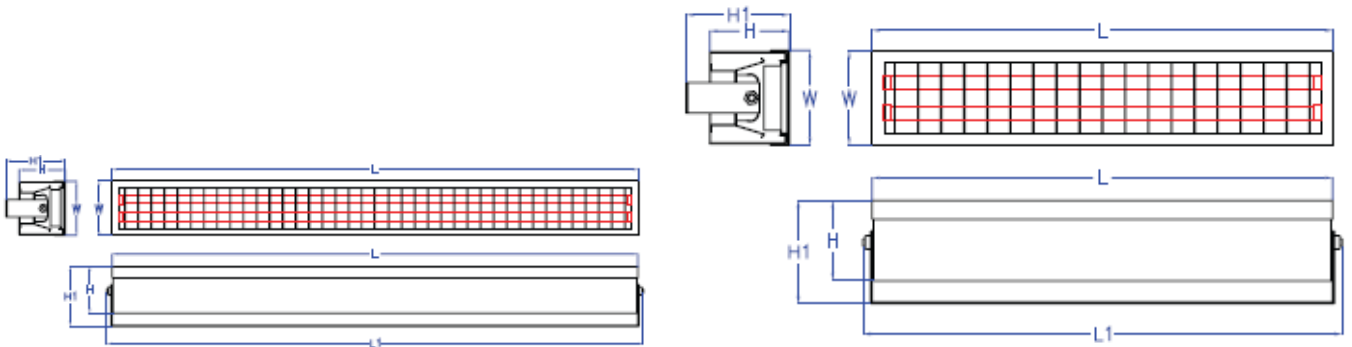

Outdoor model series : Wall wash lamps

戶外型燈具系列：洗牆燈

©WS-281702

Lighting frame dimensions (燈具尺寸示意圖):

Direction (說明):

For lamps: T5 TL5 80W, 35W, 54W, 28W*1 TL5 39W, 21W, 24W, 14W*1

Material: **Stainless steel sheet of 1.0mm thickness. The metalwork shall be rust inhibited to prevent corrosion. Sunshade is transparent tempered glass of 3mm thickness. Reflection is mild steel sheet of 0.5mm thickness. (Can choose mirror surface aluminum)**

Application: **Outer wall of the building, tunnel, the wall of the landscape etc.**

Characteristic: **Waterproof lighting.**

Note	Type	For lamps	Ballast	Dimension (L×W×H)
	WS-801702	T5→TL5 80W×2	Electronic ballast	1510×125×108mm (L1:1548 , H1:233)
	WS-351702	T5→TL5 35W×2	Electronic ballast	1510×125×108mm (L1:1548 , H1:233)
	WS-541702	T5→TL5 54W×2	Electronic ballast	1210×125×108mm (L1:1248 , H1:233)
	WS-281702	T5→TL5 28W×2	Electronic ballast	1210×125×108mm (L1:1248 , H1:233)
	WS-391702	T5→TL5 39W×2	Electronic ballast	910×125×108mm (L1:948 , H1:233)
	WS-211702	T5→TL5 21W×2	Electronic ballast	910×125×108mm (L1:948 , H1:233)
	WS-241702	T5→TL5 24W×2	Electronic ballast	1510×125×108mm (L1:648 , H1:233)
	WS-141702	T5→TL5 14W×2	Electronic ballast	1510×125×108mm (L1:648 , H1:233)

Outdoor model series : Wall wash lamps

戶外型燈具系列：洗牆燈

©WS-282700

Lighting frame dimensions (燈具尺寸示意圖):

Direction (說明):

For lamps: T5 TL5 80W, 35W, 54W, 28W*2 TL5 39W, 21W, 24W, 14W*2

Material: **Stainless steel sheet of 1.0mm thickness. The metalwork shall be rust inhibited to prevent corrosion. Sunshade is transparent tempered glass of 3mm thickness. Reflection is mirror surface aluminum of 0.3mm thickness. (Can choose nebulized surface aluminum)**