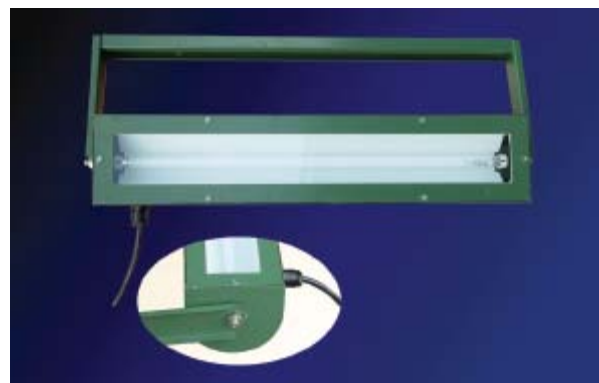

Application: **Outer wall of the building, tunnel, the wall of the landscape etc.**

Characteristic: **Waterproof lighting.**

Made-in-Taiwan quality electronic ballast installed.

Note	Type	For lamps	Ballast	Dimension (L×W×H)
	WS-801701	T5→TL5 80W×2	Electronic ballast	1500×124×105mm (L1:1524 , H1:142)
	WS-801701	T5→TL5 35W×2	Electronic ballast	1500×124×105mm (L1:1524 , H1:142)
	WS-801701	T5→TL5 54W×2	Electronic ballast	1200×124×105mm (L1:1224 , H1:142)
	WS-801701	T5→TL5 28W×2	Electronic ballast	1200×124×105mm (L1:1224 , H1:142)
	WS-801701	T5→TL5 39W×2	Electronic ballast	900×124×105mm (L1:924 , H1:142)
	WS-801701	T5→TL5 21W×2	Electronic ballast	900×124×105mm (L1:924 , H1:142)
	WS-801701	T5→TL5 24W×2	Electronic ballast	600×124×105mm (L1:624 , H1:142)
	WS-801701	T5→TL5 14W×2	Electronic ballast	600×124×105mm (L1:624 , H1:142)

Outdoor model series : Wall wash lamps

戶外型燈具系列：洗牆燈

©WS-281702

Lighting frame dimensions (燈具尺寸示意圖):

Direction (說明):

For lamps: T5 TL5 80W, 35W, 54W, 28W*1 TL5 39W, 21W, 24W, 14W*1

Material: **Stainless steel sheet of 1.0mm thickness. The metalwork shall be rust inhibited to prevent corrosion. Sunshade is transparent tempered glass of 3mm thickness. Reflection is mild steel sheet of 0.5mm thickness. (Can choose mirror surface aluminum)**