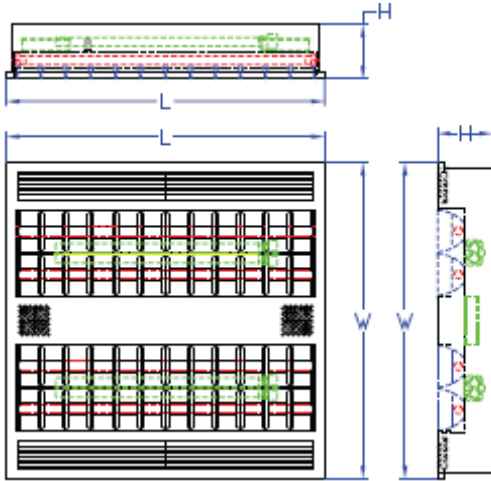

#### Lighting frame dimensions (燈具尺寸示意圖):

#### Direction (說明):

For lamps: T5 TL5 14W\*4

Material: Mild steel sheet of 0.6mm thickness. The metalwork shall be rust inhibited to prevent corrosion.  
Sunshade is nebulized surface aluminum of 0.3mm thickness. (Can choose mirror surface aluminum)