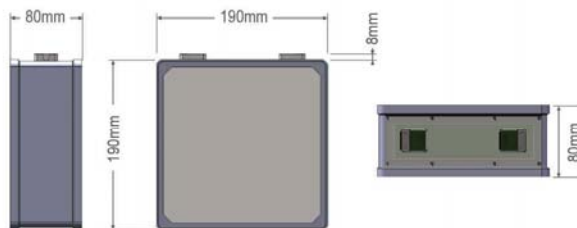

Features:

- Power by RGB LED, which provides stunning color changing effect
- Ultra low wattage per fixture (Max. 6.6W)
- Low energy consumption which leads to long lifetime
- Replaceable LED module
- Superior quality & stunning effect
- Ideal for special lighting and decorative application

Specification:

- Voltage: 24VDC
- Power Consumption: 6.6W (Max)
- Maximum Single Run: 5 Units per 35W Switching Power Supply
- Can Size: 190mm x 190mm x 80mm
- Can Color: White
- LED Color: RGB
- Lens:

Reflective Glass

Frosted Glass

Schematics: