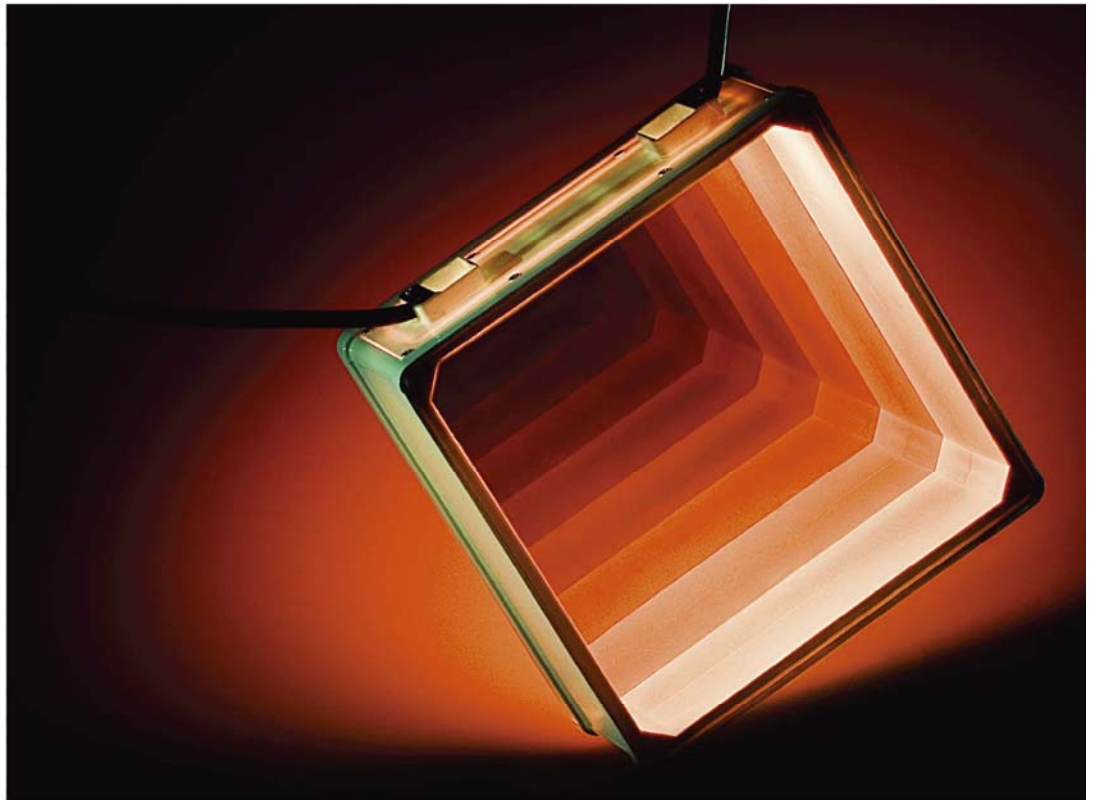

LED GLASS BRICK

LED Series

Indoor beautiful glass brick filled with 30 sets of RGB coloring changing LED complete with transformer and a multi function controller. It is an excellent new product with a stylish contemporary look. It would be the perfect choice to fulfill your decoration need, as it would be a very attractive feature for your lighting application

Features:

- Power by RGB LED, which provides stunning color changing effect
- Ultra low wattage per fixture (Max. 6.6W)
- Low energy consumption which leads to long lifetime
- Replaceable LED module
- Superior quality & stunning effect
- Ideal for special lighting and decorative application

Specification:

- Voltage: 24VDC
- Power Consumption: 6.6W (Max)
- Maximum Single Run: 5 Units per 35W Switching Power Supply
- Can Size: 190mm x 190mm x 80mm
- Can Color: White
- LED Color: RGB
- Lens: