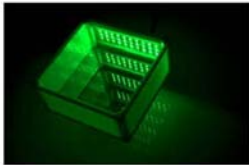

Features:

- Power by RGB LED, which provides stunning color changing effect
- Ultra low wattage per fixture (Max. 6.6W)
- Low energy consumption which leads to long lifetime
- Replaceable LED module
- Superior quality & stunning effect
- Ideal for special lighting and decorative application

Specification:

- Voltage: 24VDC
- Power Consumption: 6.6W (Max)
- Maximum Single Run: 5 Units per 35W Switching Power Supply
- Can Size: 190mm x 190mm x 80mm
- Can Color: White
- LED Color: RGB
- Lens:

Reflective Glass