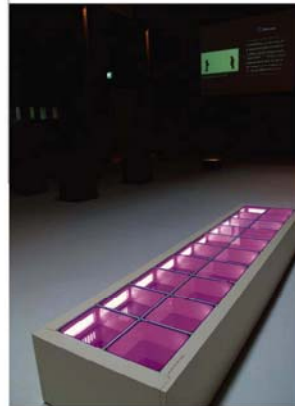

LED GLASS BRICK

LED Series

Indoor beautiful glass brick filled with 30 sets of RGB coloring changing LED complete with transformer and a multi function controller. It is an excellent new product with a stylish contemporary look. It would be the perfect choice to fulfill your decoration need, as it would be a very attractive feature for your lighting application

Reflective Glass

Frosted Glass

Schematics:

Application

- Atmosphere lighting
- Decorative lighting
- Display cases
- Wall light
- Special lighting application

Accessories:

BTMC -##
Male Connector + molded
female connector
(1.5 / 6 FT Wires available)